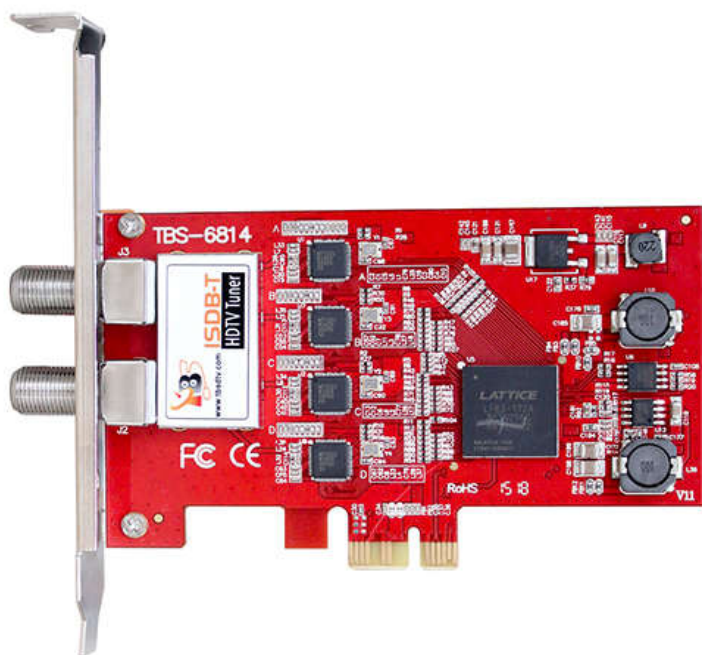

TBS6814

TBS6814 ISDB-T Quad Tuner PCIe Card

TBS6814 is an internal ISDB-T quad tuner PCIe(PCI-Express) card for receiving SBTVD TV and digital terrestrial TV channels on desktop PC. With four advanced ISDB-T tuners, TBS6814 allows you to receive four channels simultaneously, you can watch one channel while recording three other channels. TBS6814 can be used for IPTV streaming server, it is the best choice for you to build a superior broadcasting system.

Benefits

- Low profile design, ideal for small server
- Fully ISDB-T (full seg & 1seg) compliant, perfect for Brazil SBTVD and Japan ISDB-T
- Quad ISDB-T tuner for 4 SD/ HD channels reception simultaneously
- High-definition video, time-shift live TV and scheduled recording support
- MPEG2 TSIF of TS data and support multi-TS output mode
- Windows and Linux driver support

Specifications:

- Input frequency:
 - VHF-L: 78MHz to 108MHz
 - VHF-H: 174MHz to 245MHz
 - UHF: 470MHz to 860MHz
- Bandwidth: 6 MHz, 7MHz, 8MHz
- Modulation: 64QAM-OFDM, 16QAM-OFDM, QPSK-OFDM, DQPSK-OFDM
- Audio coding: MPEG-2 Audio (AAC)
- Video coding: MPEG-2 Video, AVC (H.264)

Package Contents:

- 1 x TBS6814 ISDB-T Quad Tuner PCIe Card
- 1x Software CD
- 1x Low profile bracket
- 1x F connector

Shenzhen Turbosight Technology Ltd.

Floor 3, gate xinan, bld.12, wangtang industrial area, xili, nanshan, Shenzhen, China ZIP: 518055