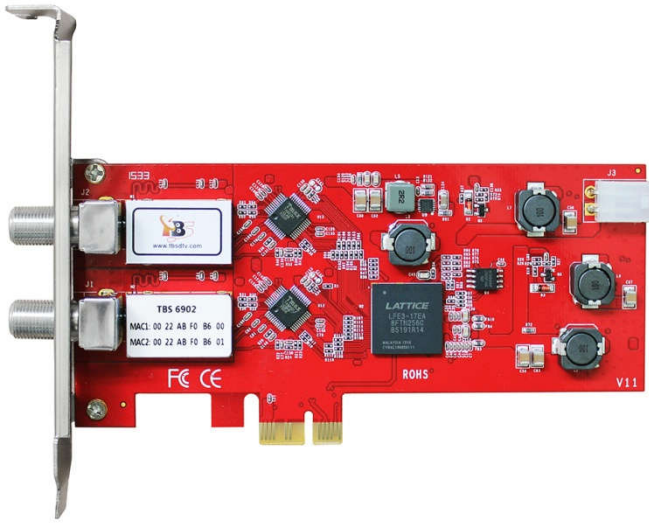

## TBS6902

### DVB-S2 Dual Tuner PCIe Card

TBS6902 PCI-E DVB-S2 Dual Tuner TV card is a PCI Express interface digital satellite TV Tuner card for watching and recording Free to Air satellite TV on desktop PC. With two tuners, the TBS6902 enables you to watch TV channel from one transponder/satellite while recording another channel from another transponder/ satellite at the same time. This dual tuner card is one of the most popular TV tuners for building IPTV streaming systems.

#### Benefits

- DVB-S2/DVB-S SD or HD TV receiving
- Watch satellite TV & listen to radio on PC
- Dual tuner for recording two different channels/transponders
- EPG (Electronic Program Guide) support
- Unicable/one cable compatible
- High-speed data download via satellite