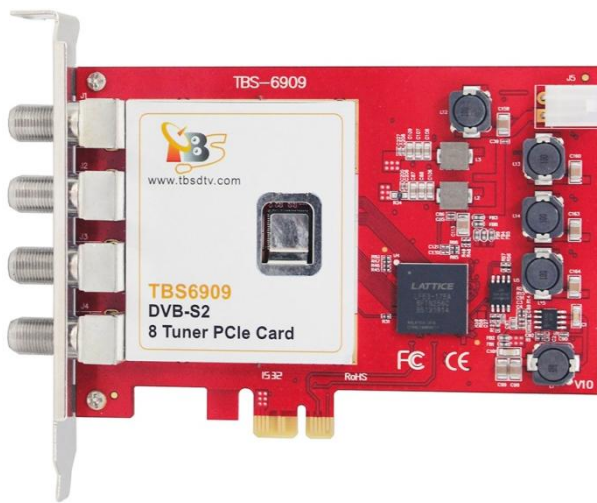

TBS6909

DVB-S2 8 Tuner PCIe Card

TBS6909 is a powerful DVB-S2 octa tuner card with PCI Express interface, it is capable of receiving SD/HD digital TV channels from 8 different satellite transponders simultaneously, which is considered as a professional TV tuner for industrial-level users. When you have limited PCIe slots in your server, TBS6909 enables you to receive more channels than the usual dual or quad TV tuner, thus it is highly recommended for IPTV streaming and broadcasting system.

Benefits

- DVB-S2/S 8 tuner
- Watch & record satellite TV/ radio programs on PC
- EPG (Electronic Program Guide) support
- Unicable/one cable compatible
- High-speed data download via satellite

Applications

- Data receiving
- IPTV streaming
- Media monitoring
- Digital content distribution

Specifications

- Frequency range: 950~2150 MHz
- Signal Level: -85~-10dB
- Symbol rate: 1~45Mps
- Demodulation:
DVB-S QPSK, DVB-S2 8PSK
- FEC:
DVB-S2
8PSK: 3/5, 2/3, 3/4, 4/5, 5/6, 8/9, 9/10
DVB-S
QPSK: 1/2, 2/3, 3/4, 5/6, 7/8
- DiSEqC support: 1.0, 1.2, 2.x

Connections

- PCI Express
- 4x RF IN

System Requirements

- Linux OS
- Available PCI Express x1, x4, x8 or x16 slot
- Satellite dish and LNB

Package Contents

- 1 x TBS6909
- 1 x Power cable
- 1 x Software CD