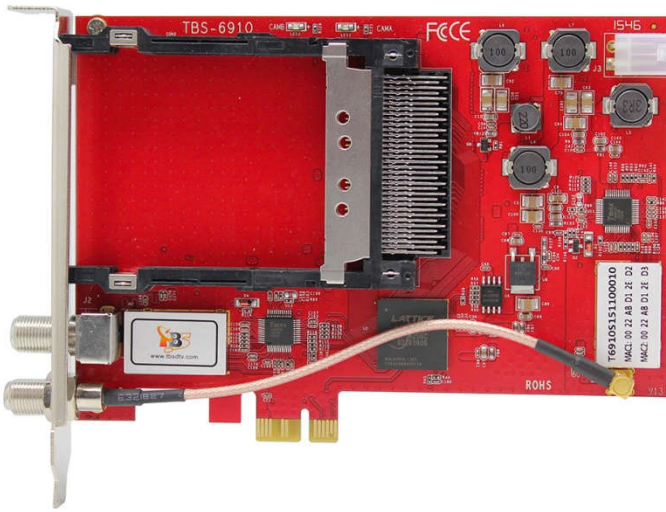

TBS6910

TBS6910 DVB-S2 Dual Tuner Dual CI PCIe Card

TBS6910 DVB-S2 Dual Tuner Dual CI PCIe Card is a twin tuner digital satellite TV for watching or recording two different channels from two different frequencies simultaneously. You can use one tuner to watch TV channel while using another tuner to record/watch another channel from another transponder/ satellite at same time. TBS6910 is integrated with two CI slots, inserting the correct CAM and subscription smartcard into the CI slot makes it possible to watch encrypted pay TV.

Main Features:

- Watch satellite TV & listen to radio on PC
- DVB-S/S2 SD or HD TV receiving
- Dual tuner and dual CI slots for decrypt the encrypted TV
- Time shifting to pause live TV
- Blindscan support
- Unicable/one cable compatible
- High-speed data download via satellite

Application:

- Data receiving
- IPTV streaming
- Media monitoring
- Digital content distribution

Specification:

- Frequency range: 950~2150 MHz
- Input level: -69-23dBm
- 2x DVB-S2/S 8PSK QPSK demodulator
- Symbol rate:
DVB-S QPSK 1~45Mpsps
DVB-S2 QPSK/8PSK 1~45Mpsps
- Carrier capture range: ± 10 MHz
- DVB-S2 CCM:
QPSK +1/4, 1/3, 2/5, 1/2, 3/5, 2/3, 3/4, 4/5, 5/6, 8/9, 9/10
8PSK +3/5, 2/3, 3/4, 5/6, 8/9, 9/10
- DVB-S
QPSK +1/2, 2/3, 3/4, 5/6, 7/8
- Support data burst & tone burst
- Support DiSEqC2.X and motor
- Dual CI slot